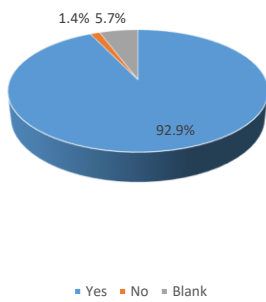

**Pembridge Neighbourhood Development Plan
Consultation Results August 2016**

Do you agree in principle with the Draft Vision

Do you agree in principle with the Draft Housing Objectives

Do you agree in principle with the Draft Parish Environment, Character & Heritage Objectives