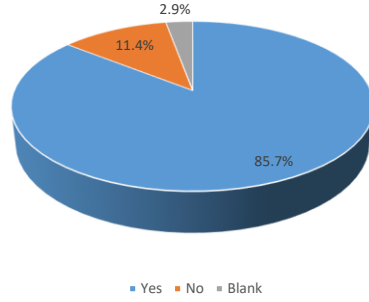

**Pembridge Neighbourhood Development Plan
Consultation Results August 2016**

Do you agree in principle with the Draft Vision

Do you agree in principle with the Draft Housing Objectives

Do you agree in principle with the Draft Parish Environment, Character & Heritage Objectives