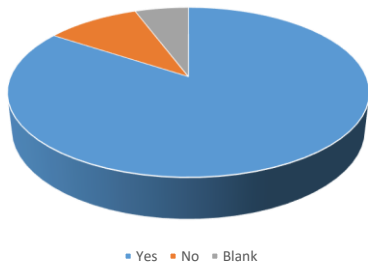

Do you agree in principle with the Draft Traffic & Transport Objectives