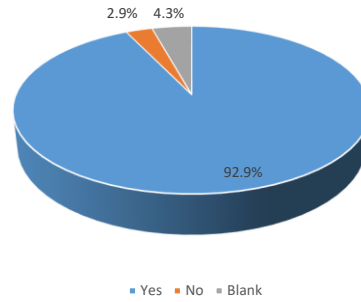

Do you agree in principle with the Draft Business & Rural Enterprise Objectives