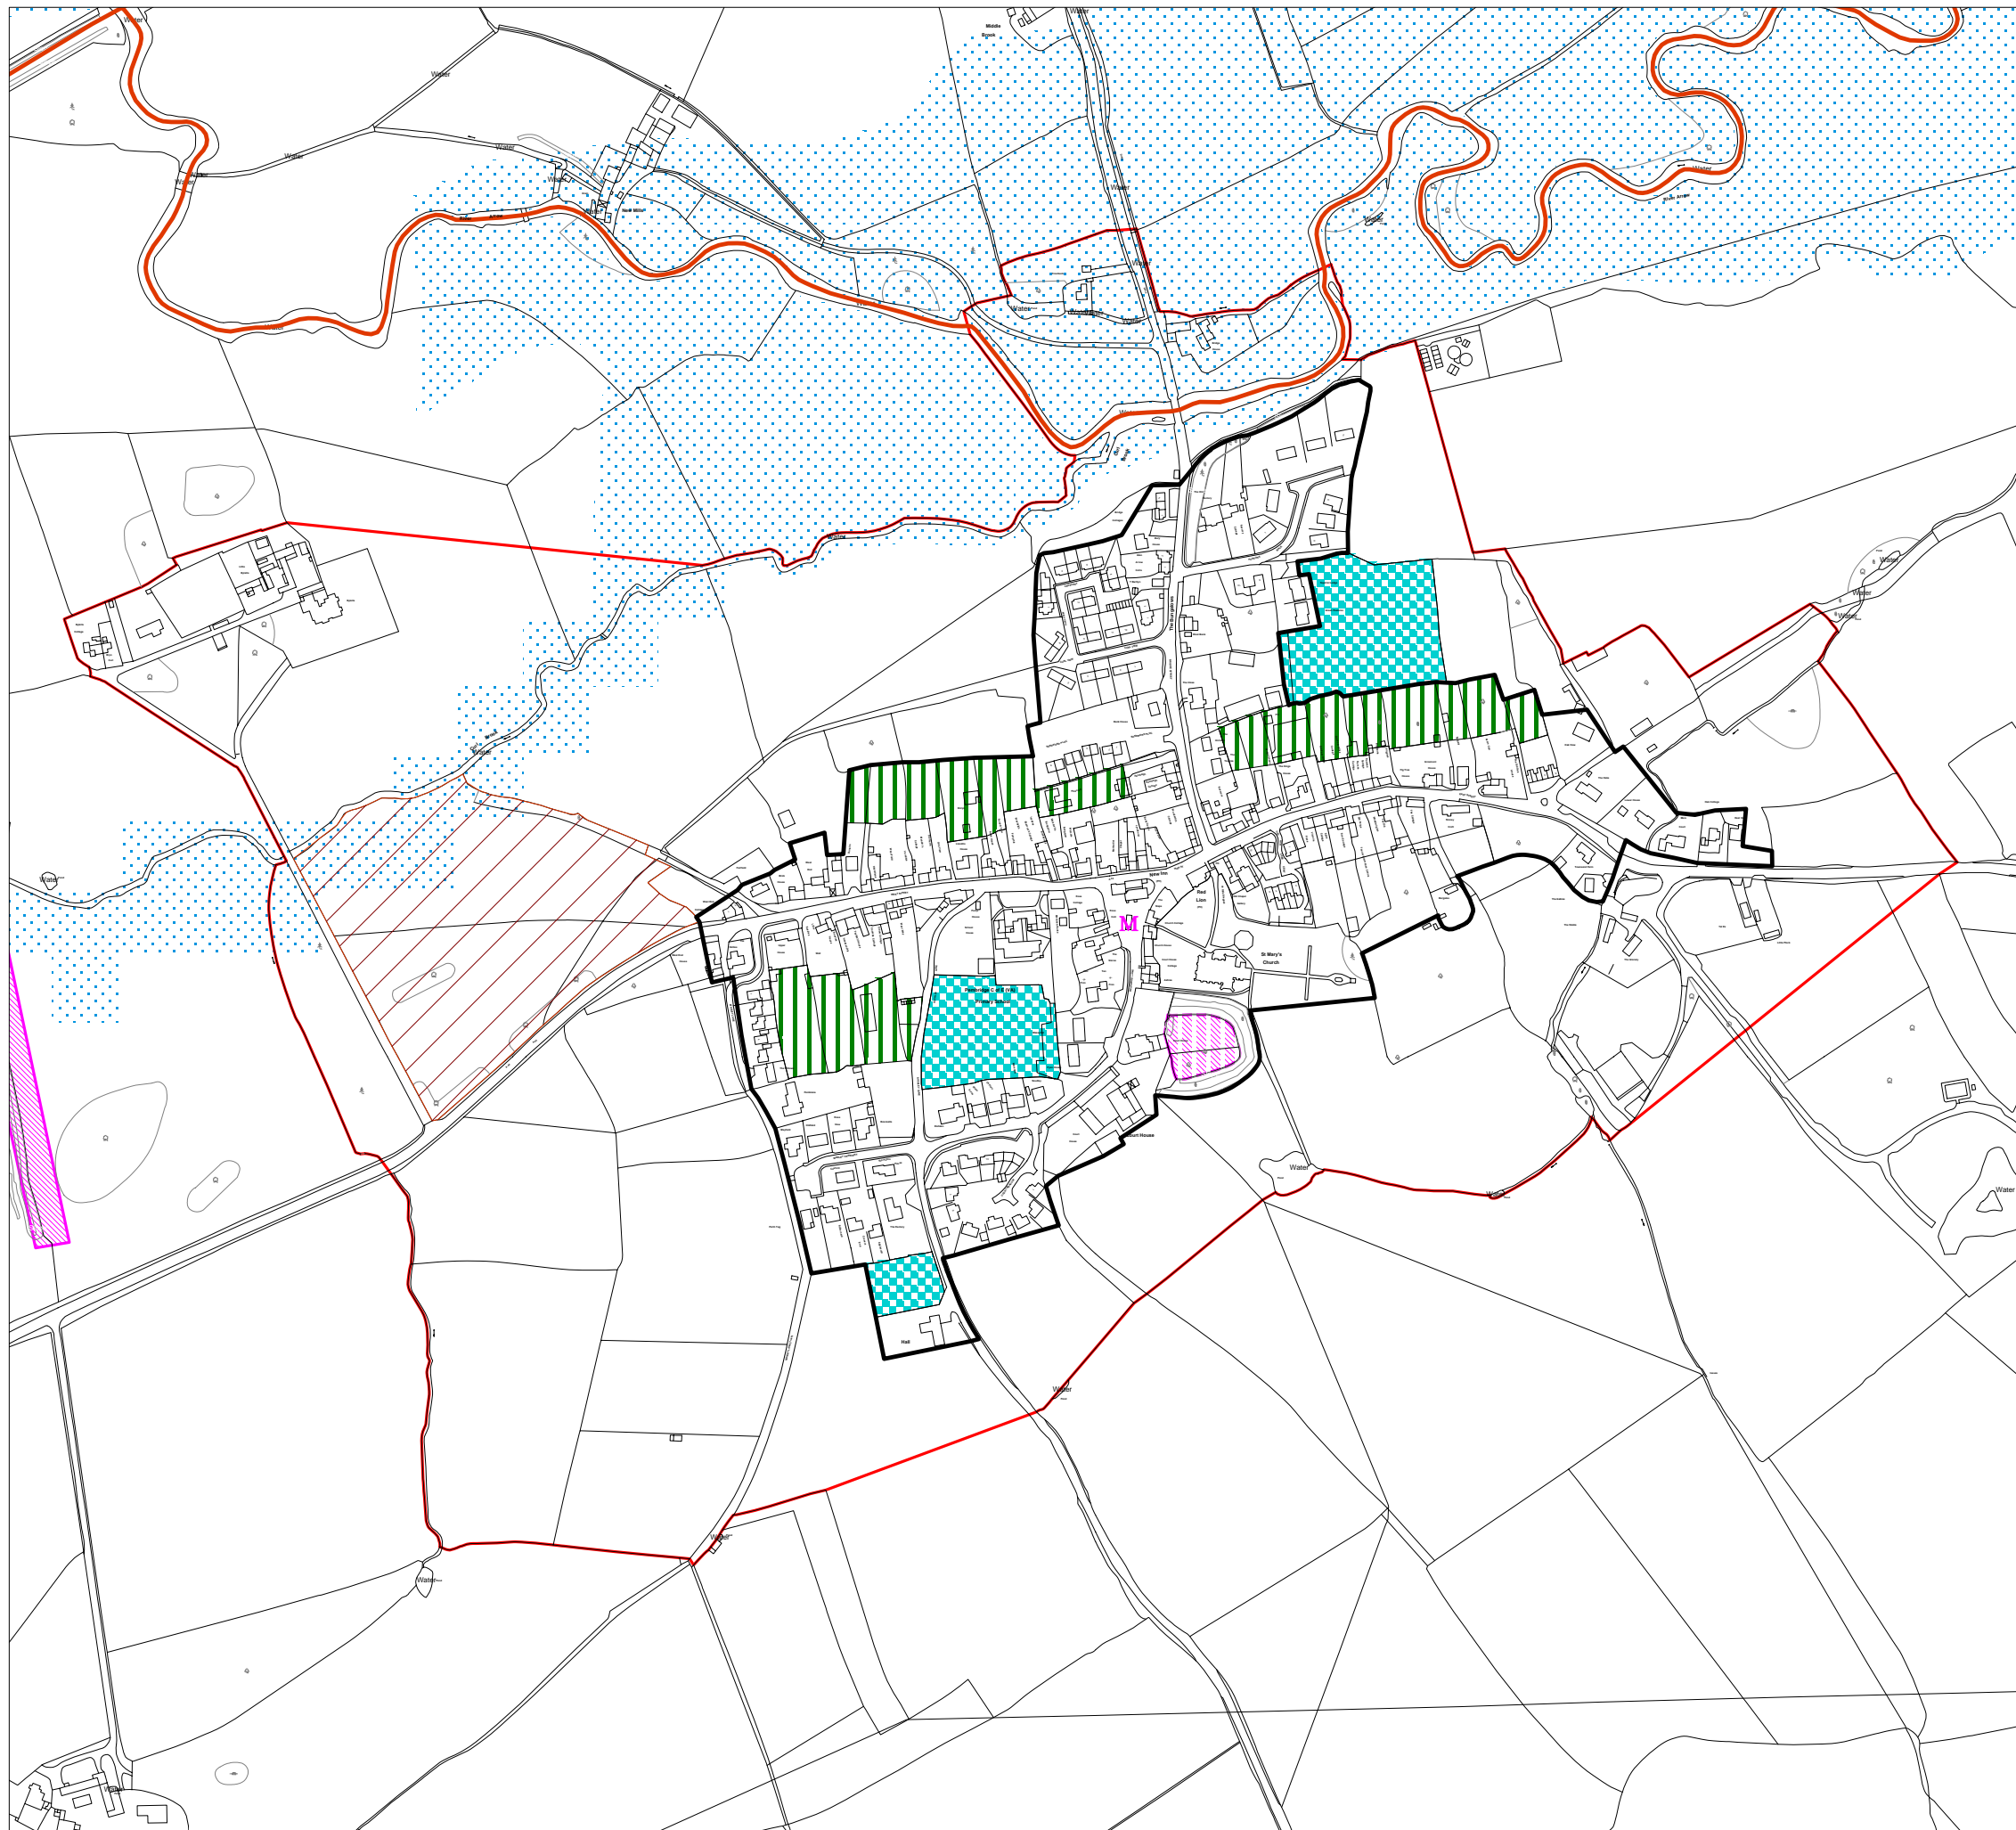

Inset Map 33 Pembridge

The Written Statement contains general policies relating to the area covered by this map

Herefordshire Unitary
Development Plan

March 2007

Scale 1:5000

North